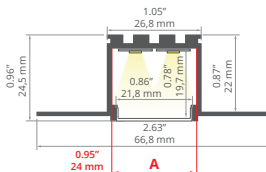

Covers
black: **B17032B, B17013B, B17006B**
frosted: **B17011F**
clear: **B17011C, B17006C**
semi-transparent: **B17013T, B17006T**
satin: **B17032S, B17013S, B17006S**

End caps
C24034C02