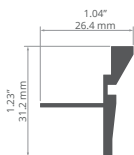

HR-MAX-T REF: A01827

End caps
C28021N00

HR-MAX-TW REF: A01828

End caps
C28023N00, C28021N00

3035-KR-KOZE REF: A01780**3035-MOS** REF: A01779**MOD-KR-KOZE** REF: A01772

LED PROFILES

MOD-KR-KOL REF: A02053

MOD-KR-TEK REF: A02052