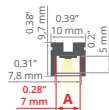

PIKO-O REF: A01167

min. 150/1000 mm

Covers

black: **B17164B**
semi-transparent: **B17164T**
satin: **B17164S**

End caps

C24369C7015, C24321C02,
C24321C10, C24321C07,
C24321C02TW, C24321C10TW,
C24321C07TW, C28223C7012

PIKO-ZM REF: A01168

min. 220/120 mm

Covers

frosted: **B17069F**
satin: **B17034S**

End caps

C24307C02, C24307C07,
C24307C02TW, C24307C07TW