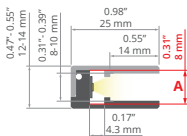

LED PROFILES

KRAV-051N REF: A18045

End caps
C24308C02

KRAV-56 REF: A18017AZM

End caps
C28001C02

KRAV-810 REF: A18016AZM

End caps
C28000C02

STEP REF: A18042