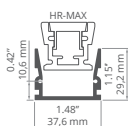

End caps
C28021N00

HR-MAX-TW REF: A01828