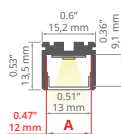

Covers

black: B17037B
frosted: B17208F, B17064F, B17179F
clear: B17208C, B17064C, B17179C
satin: B17037S

End caps

C24238C02