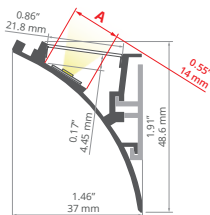

WERKIN REF: A18025

Covers
black: **B17032B**
frosted: **B17011F**
clear: **B17011C**
satin: **B17032S**

End caps
C24140C02, C24141C02