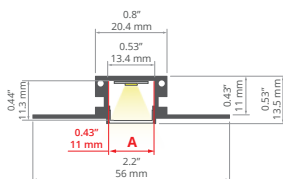

KOZMA REF: A18040

Covers

black: B17037B
frosted: B17064F, B17208F, B17179F
clear: B17064C, B17208C, B17179C
semi-transparent: B17112T
satin: B17037S

End caps

C24217C02