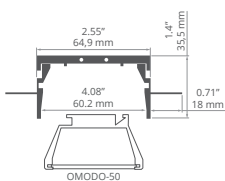

RAM-TEK-50 REF: A18059