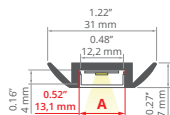

LED PROFILES

STOS-ALU REF: A04369

min. 200/250 mm

Covers
frosted: **B17201M, B17066F**
clear: **B17201T, B17066C**

End caps
C20108C02, C20108L01