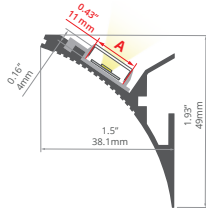

LIT-L REF: A18033

Covers

black: B17037B
frosted: B17208F, B17064F, B17179F
clear: B17208C, B17064C, B17179C
satin: B17037S

End caps

C24100C02, C24180C10, C24181C10