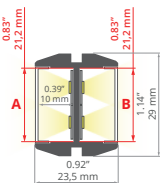

Covers
black: **B17032B**
frosted: **B17011F**
clear: **B17011C**
satin: **B17032S**

End caps
C24372C02, C24372L01, C24372C07