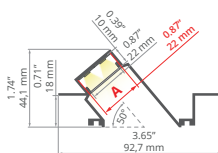

Covers
frosted: **B17011F**
clear: **B17011C**

End caps
C24461C02, C24461C10