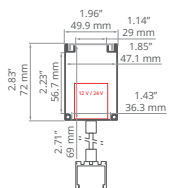

End caps
C24357C02

BOX REF: A18009

End caps
C20117C02

LED PROFILES

TEST-36 REF: A06639

End caps
C24040C02, C24040L01

TEST-74 REF: A04507

End caps
C24039C02, C24039L01