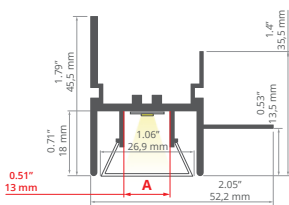

LED PROFILES

FOLED-BOK REF: A08334V1