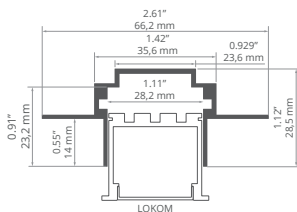

Mounting tracks

TEKNIK-ZM REF: A00399