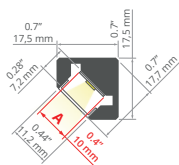

KUBIK-45 REF: A07697

Covers

black: **B17037B**
frosted: **B17064F, B17208F,**
B17076F, B17179F
clear: **B17064C, B17208C, B17179C**
satin: **B17037S**

End caps

C24046C02,