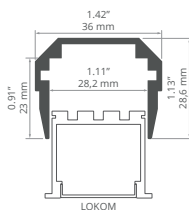

End caps
C24465C02, C24466C02

NEW!

Mounting tracks

TEKNIK-ZM REF: A00399

End caps
C24264C02

TEKNIK-ZM-TK REF: A01554

End caps
C24264C02

TEKUS REF: A06638V