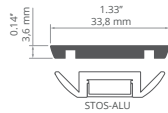

LED PROFILES

TEST-36 REF: A06639

End caps
C24040C02, C24040L01