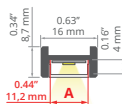

MICRO-H REF: A00599

Covers

black: **B17037B**

frosted: **B17208F, B17064F, B17179F, B17038F**

clear: **B17208C, B17064C, B17179C**

satin: **B17037S**

End caps

C24261C02