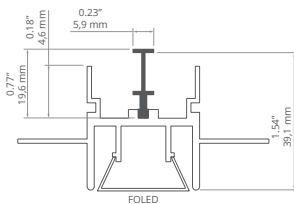

TETRA-43 REF: A04478

End caps
C24044C02, C24044L01

TETRA-78 REF: A04508

End caps
C24043C02, C24043L01

TESPO REF: A18020

End caps
C28002L01

FOLHAK REF: A08338

COVERS FOR PROFILES