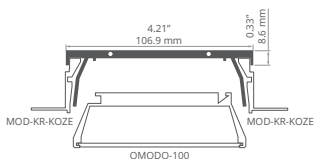

MOD-MOS-100 REF: A01815