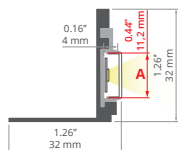

microprism: B17166M

End caps

C28024C02, C28024C10, C28024C07

PROFIL POLI

Slight®
slightly different

Special applications

NISA-KON REF: A18027

Covers