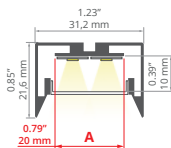

End caps
C24281C02, C24281C10, C24281C07

← PROFIL JAZ-DUO

Slight[®]
slightly different

← PROFIL JAZ-DUO

LED PROFILES

GIZA-LL-ZMG REF: A04501

NEW!

Covers
 black: **B17032B**
 frosted: **B17011F**
 clear: **B17011C**
 semi-transparent: **B17173T**
 satin: **B17032S**