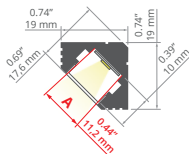

Covers
black: **B17037B**
frosted: **B17208F, B17064F, B17179F**
clear: **B17208C, B17064C, B17179C**
semi-transparent: **B17112T**
satin: **B17037S**

End caps
C20124C02, C20124C10, C20124C07, C20124C02TW, C20124C10TW, C20124C07TW, C20105C02TW, C20105C10TW, C20105C07TW, C20105C02, C20105C10