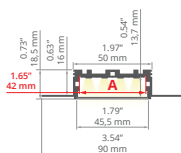

PROFIL GIZA-DUO-LL

sight®
slightly different

PROFIL GIZA-DUO-LL

For main lighting

KOZEL-50 REF: A00757

Covers
black: **B17086B**
satin: **B17086S**

End caps
C24280C02

KOZUS-50 REF: A00958