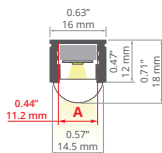

End caps
C28224C02, C28225C02, C28225L10,
C28224C02TW, C28224C02TW6,5,
C28224C02P, C28225C02P

LED PROFILES

REGULOR REF: A18068

TOP SELLER!

Covers
clear: **B17202C**
semi-transparent: **B17202T**

End caps
C20116C02, C20116C02TW