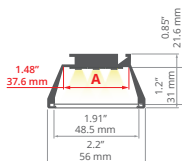

OMODO-50 REF: A18053

Covers
microprism: **B17058M**
frosted: **B17058F**

End caps
C28026C02