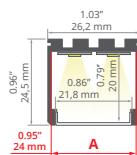

LIPOD REF: A05554

min. 3000/3000 mm

Covers

black: B17032B, B17013B, B17006B
 frosted: B17011F
 clear: B17011C, B17006C
 semi-transparent: B17013T, B17006T
 satin: B17032S, B17013S, B17006S

End caps

C24004C02, C24004C10,
 C24004L01, C24004C07