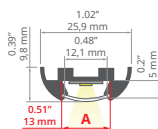

Covers
semi-transparent: **B17015T**

End caps
C20054C10