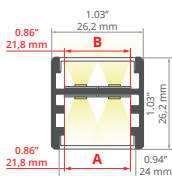

GLAZA-DUO REF: A03059

Covers
black: **B17032B**
frosted: **B17011F**
clear: **B17011C**
satin: **B17032S**

End caps
C24418C02, C24418L01