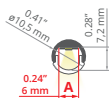

PIKO-O REF: A01167

min. 150/1000 mm

Covers

black: **B17164B**
semi-transparent: **B17164T**
satin: **B17164S**

End caps

C24369C7015, C24321C02,
C24321C10, C24321C07,
C24321C02TW, C24321C10TW,
C24321C07TW, C28223C7012

PIKO-ZM REF: A01168

min. 220/120 mm

Covers

frosted: **B17069F**
satin: **B17034S**

End caps

C24307C02, C24307C07,
C24307C02TW, C24307C07TW