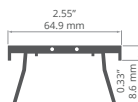

MOD-MOS-50 REF: A01773