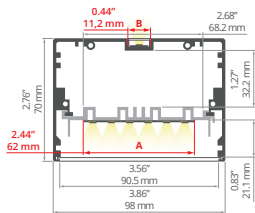

LED PROFILES

MOD-100 REF: A18049

Covers

black: B17037B

frosted: B17208F, B17064F, B17166F, B17179F

clear: B17208C, B17064C, B17179C

satin: B17037S

microprism: B17166M

End caps

C28024C02, C28024C10, C28024C07