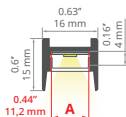

LED PROFILES

MICRO-HG REF: A01419

Covers

black: **B17037B**
frosted: **B17208F, B17064F, B17179F**
clear: **B17208C, B17064C, B17179C**
satin: **B17037S**

End caps

C24319C02, C24319C07