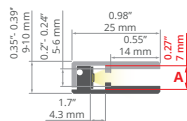

LED PROFILES

KRAV-051N REF: A18045

End caps
C24308C02

KRAV-56 REF: A18017AZM

End caps
C28001C02

KRAV-810 REF: A18016AZM

End caps
C28000C02

STEP REF: A18042