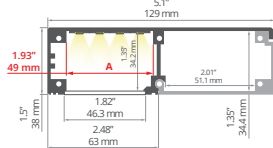

LED PROFILES

KIDES REF: A18031

Covers
frosted: **B17052M**
clear: **B17052T**

End caps
C28210A01, C24152L01, C28220AS