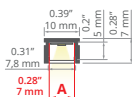

Covers
frosted: **B17069F**
satin: **B17034S**

End caps
C24202C02, C24202C07,
C24202C02TW, C24202C07TW