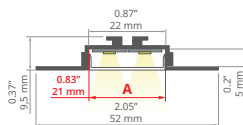

OPAC-30 REF: A06164

Covers

black: B17032B, B17006B, B17013B
frosted: B17011F
clear: B17006C, B17011C
semi-transparent: B17006T, B17013T
satin: B17032S, B17006S, B17013S

End caps

C24045C02, C24045L01