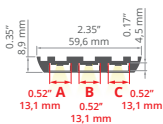

End caps
C28028C02, C28028L01, C28028C07

SEPOD REF: A06593

Covers
frosted: **B17081M, B17083M**
clear: **B17081T**

End caps
C28003L01

TRIADA REF: A04476

min. 200/200 mm

Covers
frosted: **B17066F, B17201M**
clear: **B17066C, B17201T**