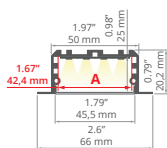

LARKO-50 REF: A00756

Covers
black: **B17086B**
satin: **B17086S**

End caps
C28014C02