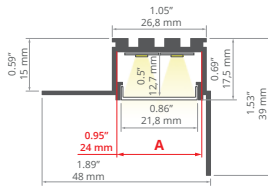

LED PROFILES

KOZUS-CR REF: A00600

Covers

black: **B17032B, B17013B, B17006B**
frosted: **B17011F**
clear: **B17011C, B17006C**
semi-transparent: **B17013T, B17006T**
satin: **B17032S, B17013S, B17006S**

End caps

C24148C02