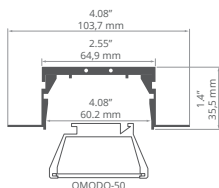

RAM-KOZE-50 REF: A18055