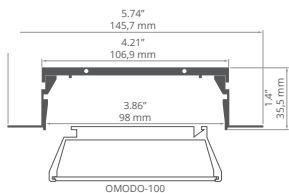

LED PROFILES

RAM-KOZE-100 REF: A18057