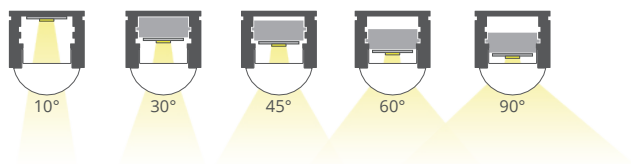

End caps
C28224C02, C28225C02, C28225L10,
C28224C02TW, C28224C02TW6,5,
C28224C02P, C28225C02P

LED PROFILES

REGULOR REF: A18068

TOP SELLER!

Covers
clear: **B17202C**
semi-transparent: **B17202T**

End caps
C20116C02, C20116C02TW