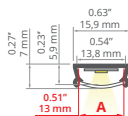

TAMI REF: A05390

ECO

Covers
semi-transparent: **B17015T**

End caps
C20051C10