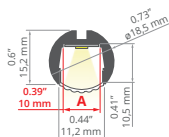

OLEK REF: A08505

Covers

black: B17037B

frosted: B17076F, B17208F,

B17064F, B17179F

clear: B17208C,

B17064C, B17179C

satin: B17037S

End caps

C24203C02, C24203C10,

C24203C07, C24204C02,

C24204C10, C24204C07,

C24204C02TW, C28213C02,

C28212C02, C28221AS