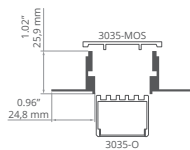

HR-MAX-T REF: A01827

End caps
C28021N00

HR-MAX-TW REF: A01828

End caps
C28023N00, C28021N00

3035-KR-KOZE REF: A01780**3035-MOS** REF: A01779**MOD-KR-KOZE** REF: A01772

LED PROFILES

MOD-KR-KOL REF: A02053

MOD-KR-TEK REF: A02052