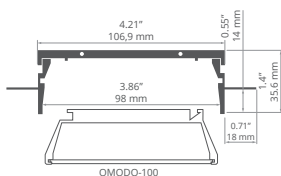

End caps
C24357C02

BOX REF: A18009

End caps
C20117C02

LED PROFILES

TEST-36 REF: A06639

End caps
C24040C02, C24040L01

TEST-74 REF: A04507

End caps
C24039C02, C24039L01