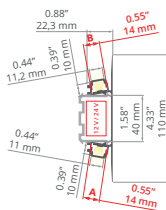

Covers
black: **B17037B**
frosted: **B17208F, B17064F, B17179F**
clear: **B17208C, B17064C, B17179C**
semi-transparent: **B17112 T**
satin: **B17037S**

End caps
C24469C02, C24469C07,
C24470C10, C24470C02,
C24470C07, C24470C10