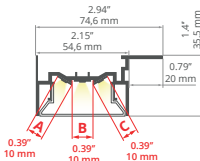

FOLED-50-SUF REF: A03631

Covers
satin: **B17171S**

End caps
C24294C02