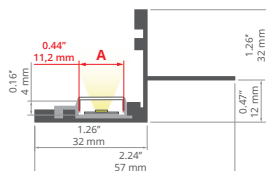

black: **B17037B**

frosted: **B17064F, B17208F, B17179F**

clear: **B17064C, B17208C, B17179C**

satins: **B17037S**

End caps

C24100C02

NISA-NI REF: A18029

Covers