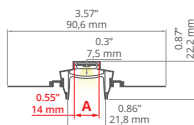

Covers
frosted: **B17206F**

End caps
C20100C02, C20100C02TW

HR-OPTI REF: A01844

Covers
frosted: **B17152F**
semi-transparent: **B17152T**

End caps
C28019N00

NEW!

FASKO REF: A04323

Covers
black: **B17032B**
frosted: **B17011F, B17119F**
clear: **B17011C**
satin: **B17032S**