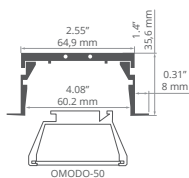

RAM-KOL-50 REF: A18060