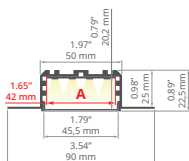

For main lighting

KOZEL-50 REF: A00757

Covers
black: **B17086B**
satin: **B17086S**

End caps
C24280C02