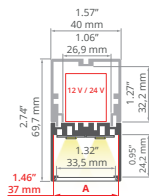

4050-W REF: A18051

Covers
microprism: **B17057M, B17057M_1.5**
frosted: **B17057F**

End caps
C28018C02