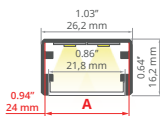

Covers
black: **B17032B, B17013B, B17006B**
clear: **B17006C**
semi-transparent: **B17013T, B17006T**
satin: **B17032S, B17013S, B17006S**

End caps
C24368C02, C24368L01, C24368C07