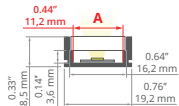

Covers
 frosted: **B17152F**
 semi-transparent: **B17152T**

End caps
C28020N00

NEW!

HR-LINE REF: A03579

Covers
 frosted: **B17151F, B17207F**

End caps
C20125C02, C20110C02, C20125C02TW, C24199N00

HR-ALU REF: A01889