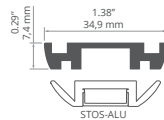

TEST-74 REF: A04507

End caps
C24039C02, C24039L01