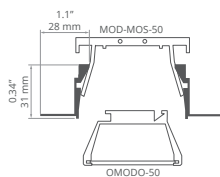

HR-MAX-T REF: A01827

End caps
C28021N00

HR-MAX-TW REF: A01828

End caps
C28023N00, C28021N00

3035-KR-KOZE REF: A01780**3035-MOS** REF: A01779**MOD-KR-KOZE** REF: A01772

LED PROFILES

MOD-KR-KOL REF: A02053

MOD-KR-TEK REF: A02052