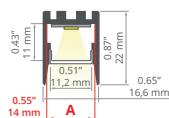

PDS-ZMG REF: A01418

Covers

black: B17037B

frosted: B17208F, B17064F, B17179F

clear: B17208C, B17064C, B17179C

semi-transparent: B17112T

satin: B17037S

End caps

C24330C02, C24320C07