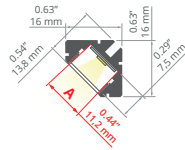

PROFILE DO LED / LED PROFILES

45-16 REF: A08504