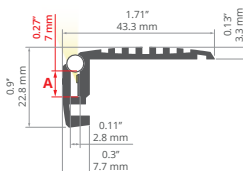

STEKO REF: A18018

End caps
C24053C02, C24037C02, C24037C07,
C24038C02, C24038C07