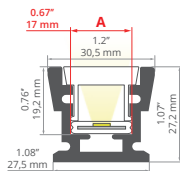

LED PROFILES

POR REF: A06144

Covers
 black: **B17037B**
 frosted: **B17208F, B17064F, B17179F**
 clear: **B17208C, B17064C, B17179C**
 satin: **B17037S**

End caps
C24021C02, C24021C02TW

HR-MAX REF: A01829