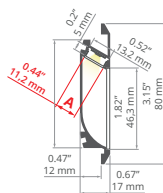

End caps
C24140C02, C24141C02

LIT-L REF: A18033

Covers

black: B17037B
 frosted: B17208F, B17064F, B17179F
 clear: B17208C, B17064C, B17179C
 satin: B17037S

End caps

C24100C02, C24180C10, C24181C10

OBIT REF: A04826