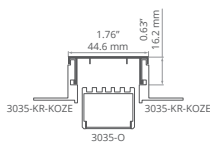

HR-MAX-T REF: A01827

End caps
C28021N00

HR-MAX-TW REF: A01828

End caps
C28023N00, C28021N00

3035-KR-KOZE REF: A01780**3035-MOS** REF: A01779**MOD-KR-KOZE** REF: A01772

LED PROFILES

MOD-KR-KOL REF: A02053

MOD-KR-TEK REF: A02052