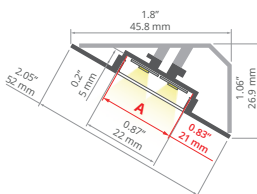

LOC-30 REF: A18015

Covers
black: **B17006B, B17013B, B17032B**
frosted: **B17011F**
clear: **B17006C, B17011C**
semi-transparent: **B17006T, B17013T**
satin: **B17006S, B17013S, B17032S**

End caps
C24022C02, C24023C02