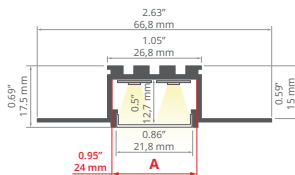

KOZUS REF: A07823

Covers
black: **B17032B, B17013B, B17006B**
frosted: **B17011F**
clear: **B17011C, B17006C**
semi-transparent: **B17013T, B17006T**
satin: **B17032S, B17013S, B17006S**

End caps
C24148C02