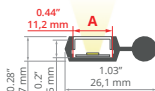

POLI REF: A07176

Covers
black: B17037B
frosted: B17208F, B17064F, B17179F
clear: B17208C, B17064C, B17179C
satin: B17037S

End caps
C24128C02