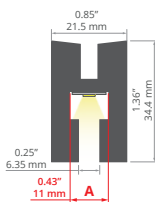

EX-ALU REF: A18043

End caps

C24437N00, C24363C10, C24363C10TW