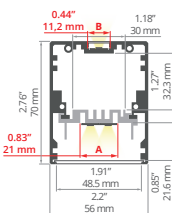

MOD-50 REF: A18047

Covers
black: B17037B
frosted: B17208F, B17064F, B17058F, B17179F
clear: B17208C, B17064C, B17179C
satin: B17037S
microprism: B17058M

End caps
C28024C02, C28024C10, C28024C07