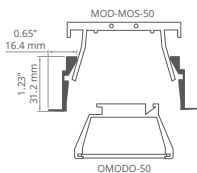

HR-MAX-T REF: A01827

End caps
C28021N00

HR-MAX-TW REF: A01828

End caps
C28023N00, C28021N00

3035-KR-KOZE REF: A01780**3035-MOS** REF: A01779**MOD-KR-KOZE** REF: A01772

LED PROFILES

MOD-KR-KOL REF: A02053

MOD-KR-TEK REF: A02052