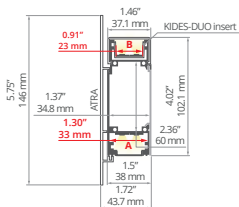

End caps
C24469C02, C24469C07,
C24470C10, C24470C02,
C24470C07, C24470C10

LED PROFILES

KIDES REF: A18031

Covers
frosted: **B17052M**
clear: **B17052T**

End caps
C28210A01, C24152L01, C28220AS

KIDES-DUO REF: A18032