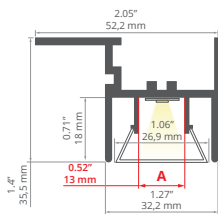

End caps
 C24277C10, C28013C07,
 C28226N00

LED PROFILES

FOLED-BOK REF: A08334V1

Covers
black: **B17045B**
satin: **B17045S**

End caps
C24277C10, C28013C07

FOLED-SUF REF: A08333V1

Covers
black: **B17045B**
satin: **B17045S**