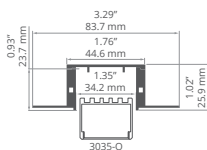

RAM-3035-KOZE REF: A18056