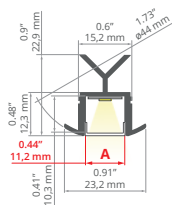

LED PROFILES

POR REF: A06144

Covers
black: **B17037B**
frosted: **B17208F, B17064F, B17179F**
clear: **B17208C, B17064C, B17179C**
satin: **B17037S**

End caps
C24021C02, C24021C02TW

HR-MAX REF: A01829