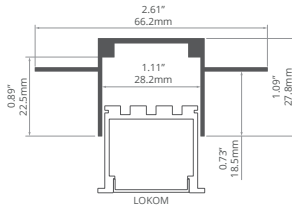

TEKUS REF: A06638V