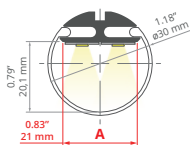

Covers
satin: **B17162S**

End caps
C24224C02, C28219AS