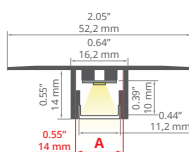

PDS-T REF: A02057

Covers
black: **B17037B**
frosted: **B17064F, B17208F, B17179F**
clear: **B17064C, B17208C, B17179C**
semi-transparent: **B17112T**
satin: **B17037S**

End caps
C24364C02, C24364C07, C24364C10, C24364L01