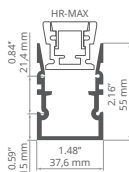

End caps
C28023N00, C28021N00