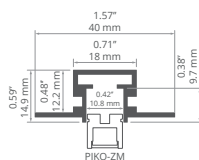

TEPIKO REF: A18046