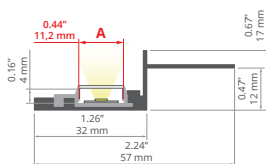

black: **B17037B**

frosted: **B17064F, B17208F, B17179F**

clear: **B17064C, B17208C, B17179C**

satins: **B17037S**

End caps

C24100C02

NISA-KRA REF: A18026

Covers
 black: B17037B
 frosted: B17064F, B17208F, B17179F
 clear: B17064C, B17208C, B17179C
 satin: B17037S