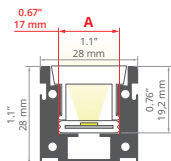

HR-OPTI REF: A01844

Covers
frosted: **B17152F**
semi-transparent: **B17152T**

End caps
C28019N00

NEW!