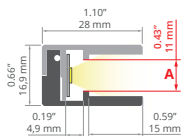

LED PROFILES

KRAV-051N REF: A18045