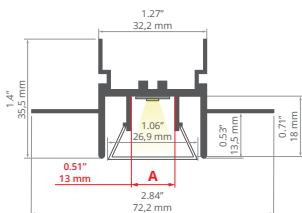

FOLED REF: A08332V1

Covers
black: B17045B
satin: B17045S

End caps
C24277C10, C28013C07,
C28226N00