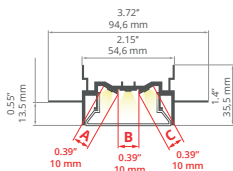

FOLED-50 REF: A03632

Covers
satin: **B17171S**

End caps
C28238N00, C24294C02