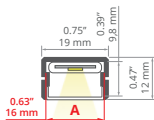

SILER REF: A09325

min. 400/250 mm

TOP SELLER!

Covers
clear: **B17039C**
satin: **B17039S**

End caps
C24236C02, C24236C10, C24236C07, C28222AS