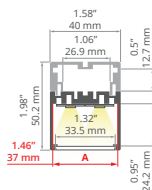

Covers
microprism: **B17057M, B17057M_1.5**
frosted: **B17057F**

End caps
C28018C02