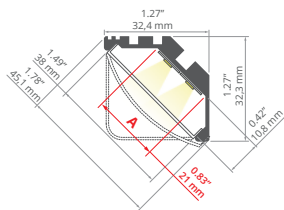

KOPRO REF: A06367

Covers
satin: **B17093S, B17092S, B17091S**

End caps
C24117C02, C24117L01, C24115C02, C24115L01, C24116C02, C24116L01