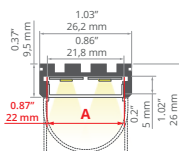

Covers
black: **B17032B, B17006B, B17013B**
frosted: **B17011F**
clear: **B17011C, B17006C**
semi-transparent: **B17006T, B17013T**
satin: **B17032S, B17006S, B17013S**

End caps
C24029C02, C24029L01, C24029C07, C24029C10, C24007C02, C24007L01, C24007C07, C24007C10, C24030C02, C24030L01, C24030C07, C24030C10,