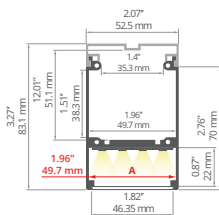

GLADES REF: A18036

Covers
frosted: B17052M
clear: B17052T

End caps
C24151L01, C24151C07, C28209A01, C28218AS