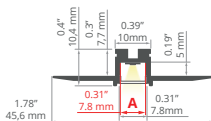

Covers
frosted: **B17069F**
satin: **B17034S**

End caps
C24307C02, C24307C07,
C24307C02TW, C24307C07TW