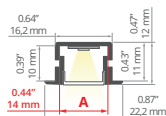

PDS-NK REF: A01588

Covers

black: **B17037B**

frosted: **B17064F, B17208F, B17179F**

clear: **B17064C, B17208C, B17179C**

semi-transparent: **B17112T**

satins: **B17037S**

End caps

C24338C02, C24338C10, C24338C07, C24338L01, C24338C02TW, C24338C10TW, C24338C07TW, C24338L01TW, C24428C02, C24428C10, C24428L01, C24428C07, C24428C02TW, C24428C10TW, C24428L01TW, C24428C07TW

min. 150/250 mm

TOP SELLER!