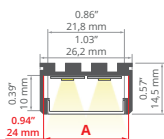

Covers
black: **B17032B, B17006B, B17013B**
frosted: **B17011F**
clear: **B17011C, B17006C**
semi-transparent: **B17173T, B17006T, B17013T**
satin: **B17032S, B17006S, B17013S**

End caps
C24281C02, C24281C10, C24281C07