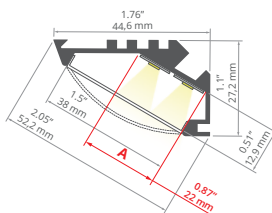

KOPRO-30 REF: A07890

Covers
satin: **B17092S, B17091S**

End caps
C24172C02, C24172L01, C24173C02, C24173L01, C24174C02, C24174L01, C24175C02, C24175L01