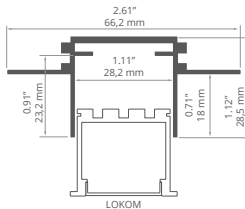

TEKUS-ZM REF: A01293