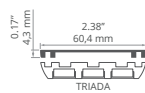

TETRA-43 REF: A04478

End caps
C24044C02, C24044L01

TETRA-78 REF: A04508

End caps
C24043C02, C24043L01

TESPO REF: A18020

End caps
C28002L01

FOLHAK REF: A08338

COVERS FOR PROFILES