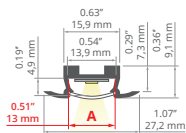

Covers

semi-transparent: **B17015T**

End caps
C20053C10