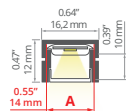

PDS-4-PLUS REF: A01263

Covers

black: **B17037B**
frosted: **B17064F, B17179F, B17208F**
clear: **B17064C, B17179C, B17208C**
satin: **B17037S**

End caps

C20122C02, C20122C10, C20122L01, C20122C07, C20122C02TW, C21002C10TW, C20122C07TW, C20103C02, C22002C10, C20103C02TW, C22002C10TW, C20103C07TW, C28257C02, C24337C02TW, C24337C07TW, C24337C10TW, C24337C07, C24337L01, C24337C10, C24337C02

min. 180/200 mm

TOP SELLER!