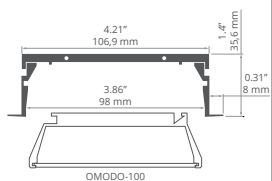

RAM-KOL-100 REF: A18062