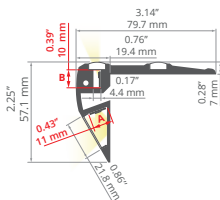

STEPUS REF: A18038

Covers
black: B17032B
frosted: B17011F
clear: B17011C
satin: B17032S

End caps
C28011C02, C28011C07,
C28012C02, C28012C07