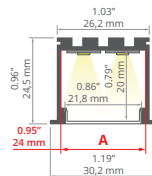

Covers

black: **B17006B, B17013B, B17032B**
frosted: **B17011F**
clear: **B17006C, B17011C**
semi-transparent: **B17006T, B17013T**
satin: **B17006S, B17013S, B17032S**

End caps

C24005C02, C24005L01, C24005C07