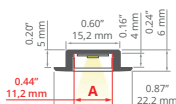

Universal

MICRO-NK REF: A01587

Covers

black: **B17037B**

frosted: **B17208F, B17064F, B17179F**

clear: **B17208C, B17064C, B17179C**

satins: **B17037S**

End caps

C24346C02, C24346C07, C24346C10, C24346L01, C24346C02TW, C24346C10TW, C24346C07TW, C24346L01TW, C24427C02, C24427C10, C24427L10, C24427C07, C24427C02TW, C24427C10TW, C24427L10TW, C24427C07TW