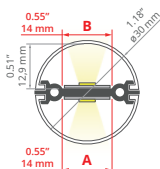

Covers
satin: **B17163S**

End caps
C28224C02, C28225C02, C28225L10,
C28224C02TW, C28224C02TW6,5,
C28224C02P, C28225C02P