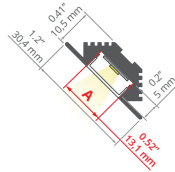

PAC-ALU REF: A04370