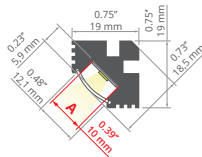

TAN-C5 REF: A05391