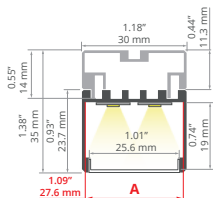

TOP SELLER!

LED PROFILES

3035-O REF: A08441

Covers
satin: **B17141S**

End caps
C24274C02, C28217AS

3035 REF: A18039

Covers
satin: **B17141S**

End caps
C24273C02, C28216AS