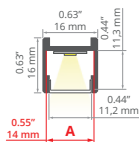

PDS-H REF: A09204

Covers

black: **B17037B**
frosted: **B17064F, B17208F, B17179F**
clear: **B17064C, B17208C, B17179C**
semi-transparent: **B17112T**
satin: **B17037S**

End caps

C24145C02, C24145L01