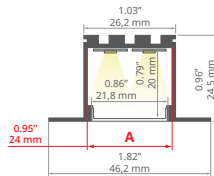

LARKO REF: A05552

Covers

black: **B17032B, B17013B, B17006B**
frosted: **B17011F**
clear: **B17011C, B17006C**
semi-transparent: **B17013T, B17006T**
satin: **B17032S, B17013S, B17006S**

End caps

C24006C02, C24006L01, C24006C10