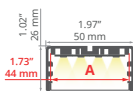

End caps
C28026C02

OMODO-100 REF: A18058

Covers
microprism: **B17166M**
frosted: **B17166F**

End caps
C28027C02

LED PROFILES

LIPOD-50 REF: A02609

TOP SELLER!

Covers
black: **B17086B**
satin: **B17086S**