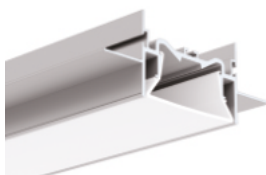

FOLED-50 REF: A03632

Covers
satin: **B17171S**

End caps
C28238N00, C24294C02