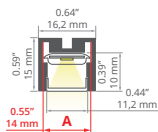

Covers

black: B17037B

frosted: B17208F, B17064F, B17179F

clear: B17208C, B17064C, B17179C

semi-transparent: B17112T

satin: B17037S

End caps

C24364C02, C24364C07,

C24364C10, C24364L01