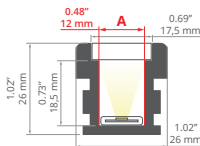

Covers
frosted: **B17151F, B17207F**

End caps
C20125C02, C20110C02, C20125C02TW, C24199N00