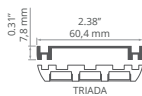

TETRA-43 REF: A04478

End caps
C24044C02, C24044L01

TETRA-78 REF: A04508

End caps
C24043C02, C24043L01

TESPO REF: A18020

End caps
C28002L01

FOLHAK REF: A08338

COVERS FOR PROFILES