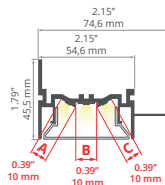

End caps
C24277C10, C28013C07

FOLED-50 REF: A03632

Covers
satin: **B17171S**

End caps
C28238N00, C24294C02

FOLED-50-BOK REF: A57945

NEW!

Covers
satin: **B17171S**

End caps
C24294C02