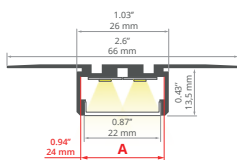

GIZA-LL-T REF: A02479

Covers

black: B17006B, B17013B, B17032B
frosted: B17011F
clear: B17006C, B17011C
semi-transparent: B17173T, B17006T,
B17013T
satin: B17006S, B17013S, B17032S

End caps

C24281C02, C24281C10, C24281C07