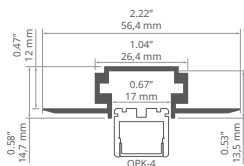

LED PROFILES

TPK-4 REF: A18044

End caps
C24239C02

HR-MAX-T REF: A01827