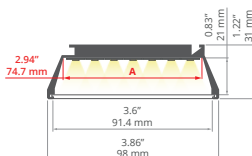

OMODO-100 REF: A18058

Covers
microprism: **B17166M**
frosted: **B17166F**

End caps
C28027C02