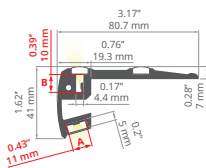

Covers
black: B17037B
frosted: B17208F, B17064F, B17179F
clear: B17208C, B17064C, B17179C
satin: B17037S

End caps
C28006C02, C28006C07,
C28007C02, C28007C07,
C24025C02, C24025C07