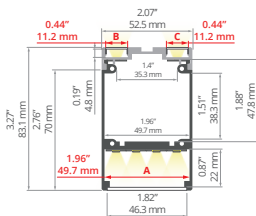

DES REF: A18030

Covers
black: B17037B
frosted: B17064F, B17052M, B17208F, B17179F
clear: B17064C, B17052T, B17208C, B17179C
satin: B17037S

End caps
C24151L01, C24151C07, C28209A01, C28218AS