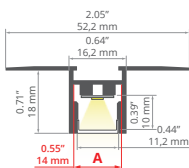

LED PROFILES

PDS-UST REF: A02725

Covers

black: B17037B
frosted: B17208F, B17064F, B17179F
clear: B17208C, B17064C, B17179C
semi-transparent: B17112T
satin: B17037S

End caps

C24364C02, C24364C07,
C24364C10, C24364L01