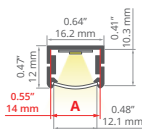

Covers
semi-transparent: **B17015T**

End caps
C20055C10