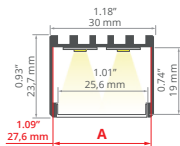

LED PROFILES

3035-O REF: A08441

Covers
satin: **B17141S**

End caps
C24274C02, C28217AS

3035 REF: A18039