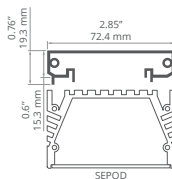

TETRA-43 REF: A04478

End caps
C24044C02, C24044L01

TETRA-78 REF: A04508

End caps
C24043C02, C24043L01

TESPO REF: A18020

End caps
C28002L01

FOLHAK REF: A08338

COVERS FOR PROFILES