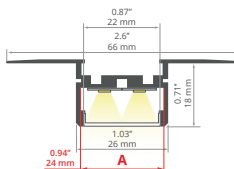

GIZA-LL-UST REF: A02724N

Covers
black: **B17006B, B17013B, B17032B**
frosted: **B17011F**
clear: **B17006C, B17011C**
semi-transparent: **B17173T, B17006T, B17013T**
satin: **B17006S, B17013S, B17032S**

End caps
C24281C02, C24281C10, C24281C07